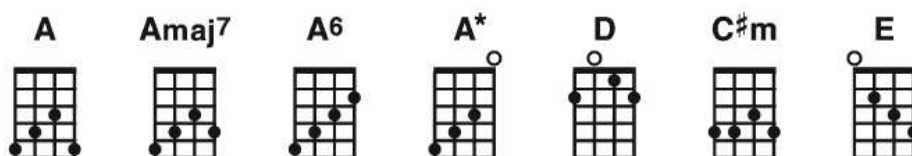

The Weight

By J.R. Robertson (The Band)

To match original recording tune banjo down one semitone

A tuning (aEAC#E)

Intro |: A Amaj7 | A6 A* | D | D :||

Verse 1

A C#m D A
I pulled into Nazareth, I was a-feelin' 'bout half past dead.

C#m D A
I just need some place where I can lay my head.

C#m D A
“Hey, mister, can you tell me where a man might find a bed?”

C#m D A
He just grinned and shook my hand and “No.” was all he said.

Chorus 1

(A) E D
Take a load off Fanny,

C#m D A
When I saw Carmen and the Devil walkin' side by side.

C#m D A
I said, “Hey now Carmen, come on let's go downtown.”

C#m D A
She said, “I gotta go, but my friend can stick around.”