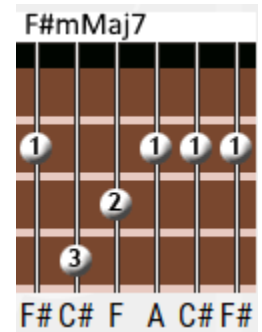

# WATERLOO SUNSET

E-dur

(Ray Davies) (Rød tekst = ymse koring...)

## Intro: B

Dirty old **river**, must you keep rolling, flowing into the night  
People so **busy**, make me feel dizzy, (la-la-la) Taxi light shine so bright.